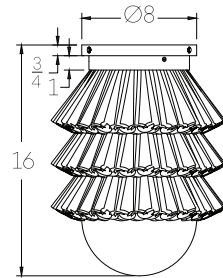

Joshua Tree Single 16 - Flush Mount

Pendant

Dimensions: 8" diameter x 16"h

Weight:

Bulb Size: Medium Base E26 / G16 / 16.5 2"- 3"

Bulb Quantity: 1 bulb per individual flush mount light fixture

Certifications: