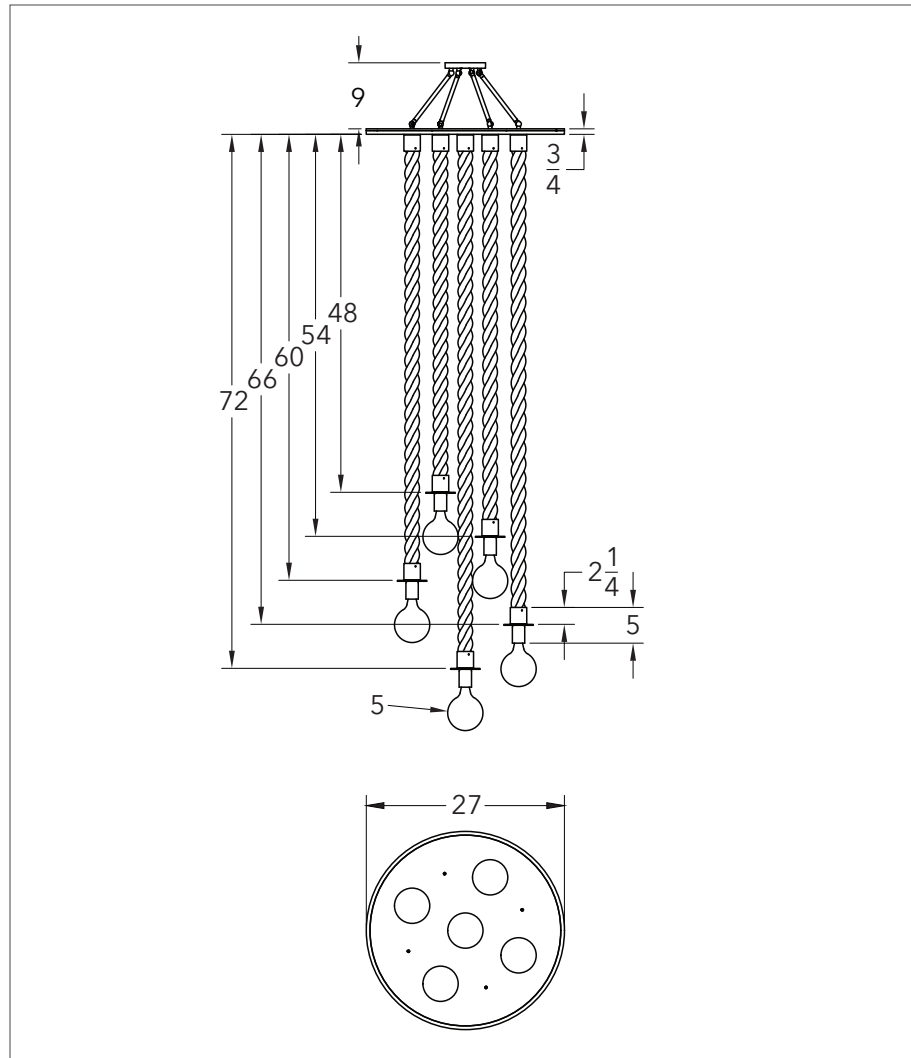

## Isabella 27 - Drop Mount

Chandelier

### Dimensions

Wood Disc: Diameter 27"

Rope Drops: Diameter 2"

Weight: 54 lbs.

Chain Extension: Standard 18"

\*Need more chain?  
Please inquire, sold by 12" increments.

Bulb Size: Medium Base E26 / G40 4.75"

Bulb Quantity: 1 bulb per drop, total 5 bulbs