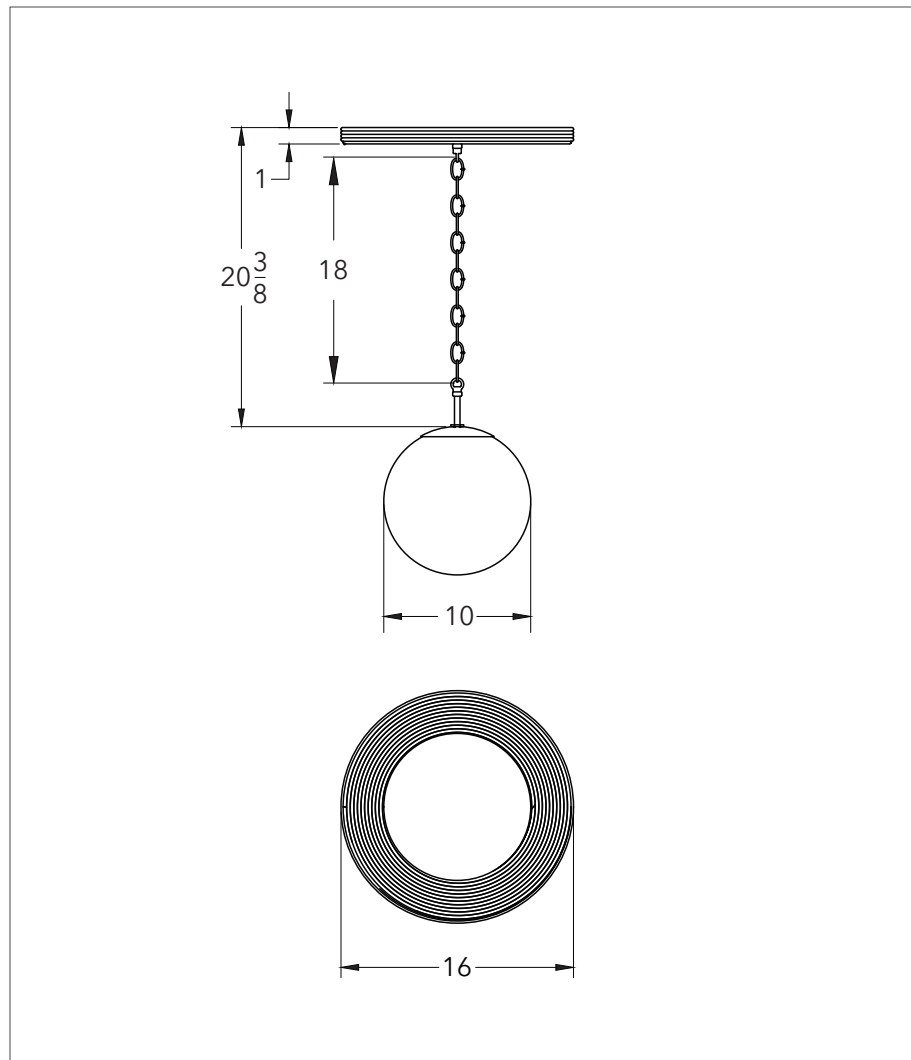

Iris 16 - Flush Mount

Pendant

Dimensions

Cord Canopy: Diameter 16"
Glass Ball Shade: Available with 8" - 12" diameter

Weight:

Chain Extension: Standard 18"
*Need more chain?
Please inquire, sold by 12" increments.

Bulb Size: Medium Base E26 / G16 / G16.5" 2" - 3"

Bulb Quantity: 1 bulb

Certifications:

- UL listed for damp locations
- Wiring for 220 EU installation is available
- FR treatment available

Make this Iris 16 your own!