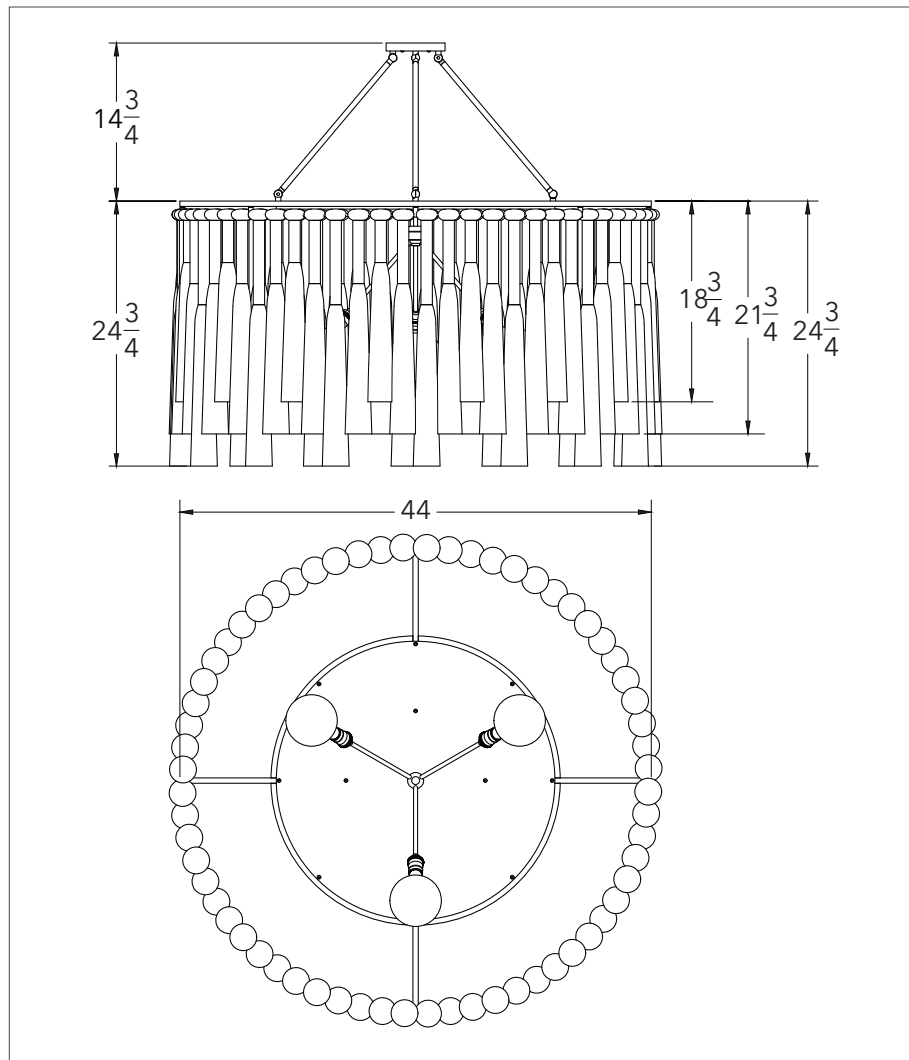

Dawn 44 - Staggered all the Way

Chandelier

Dimensions: Diameter 44"
Tassel Length 24.75"

Weight: 68 lbs.

Drop Bars: Standard 14.75"
Minimum Height 8.5"
Maximum Height 30"

Chain Extension: Standard 18"
*Need more chain?
Please inquire, sold by 12" increments.

Bulb Size: Medium Base E26 / G40 4.75"

Bulb Quantity: 3 bulbs

Certifications:

- UL listed for damp locations
- Wiring for 220 EU installation is available
- FR treatment available

Make this Dawn 44 your own!