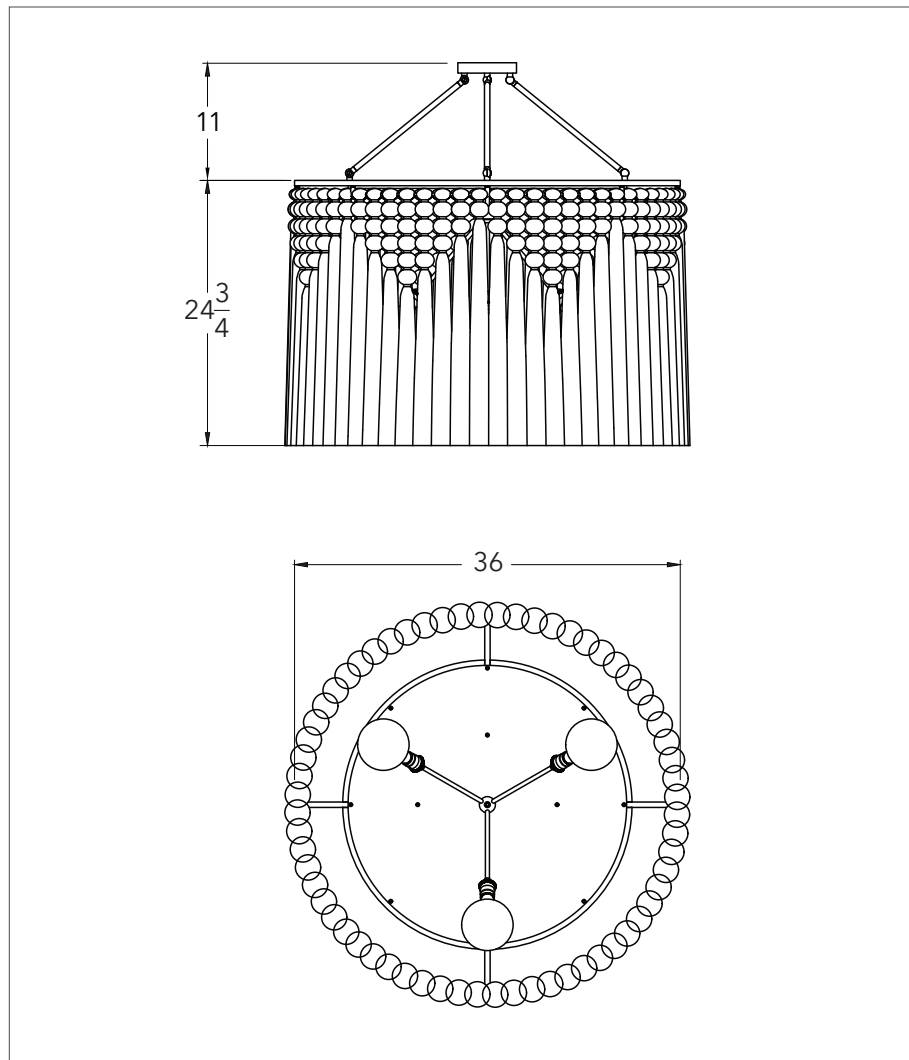

Dawn 36 - Spun Pearl Vee

Chandelier

Dimensions: Diameter 36"
Tassel Length 24.75"

Weight: 59 lbs.

Drop Bars: Standard 11"
Minimum Height 8.5"
Maximum Height 30"

Chain Extension: Standard 18"
*Need more chain?
Please inquire, sold by 12" increments.

Bulb Size: Medium Base E26 / G40 4.75"

Bulb Quantity: 3 bulbs

Certifications:

- UL listed for damp locations
- Wiring for 220 EU installation is available
- FR treatment available

Make this Dawn 36 your own!