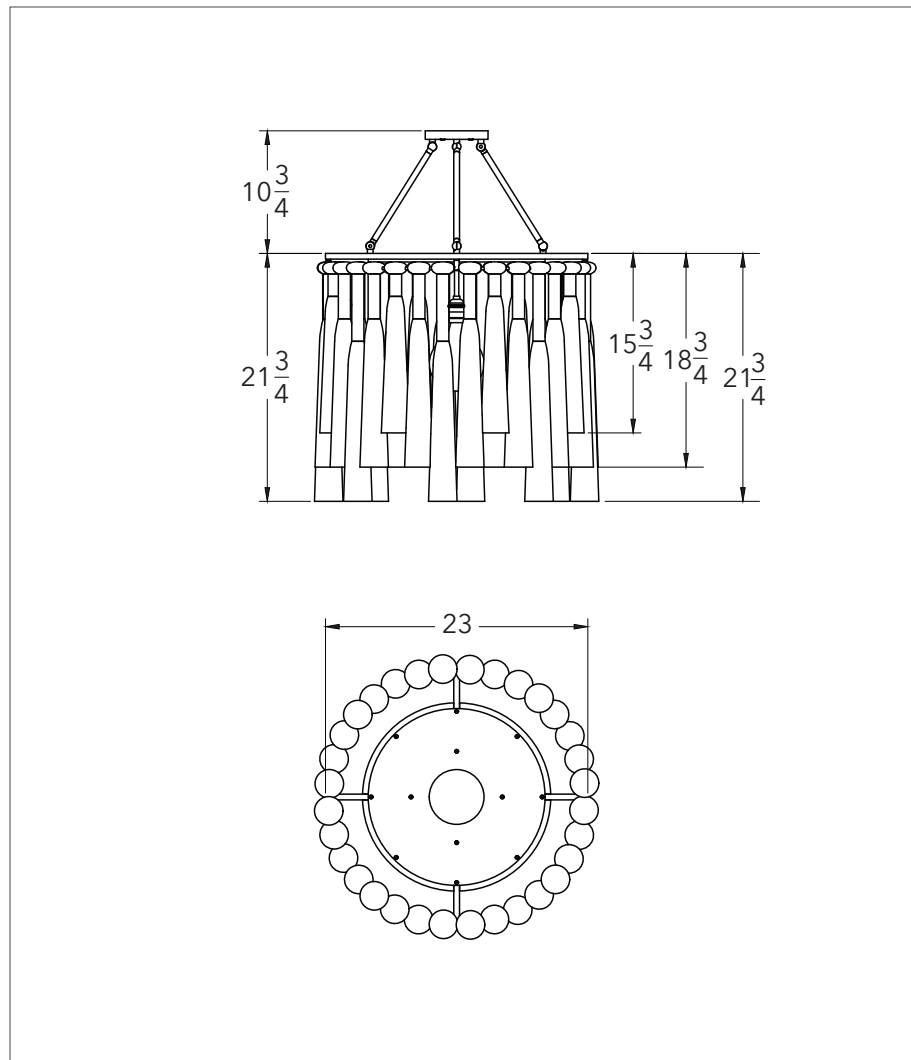

Dawn 23 - Staggered all the Way

Chandelier

Dimensions: Diameter 23"
Tassel Length 21.75"

Weight: 35 lbs.

Drop Bars: Standard 10.75"
Minimum Height 5.38"
Maximum Height 19"

Chain Extension: Standard 18"
*Need more chain?
Please inquire, sold by 12" increments.

Bulb Size: Medium Base E26 / G40, 4.75"

Bulb Quantity: 1 bulb

Certifications:

- UL listed for damp locations
- Wiring for 220 EU installation is available
- FR treatment available

Make this Dawn 23 your own!