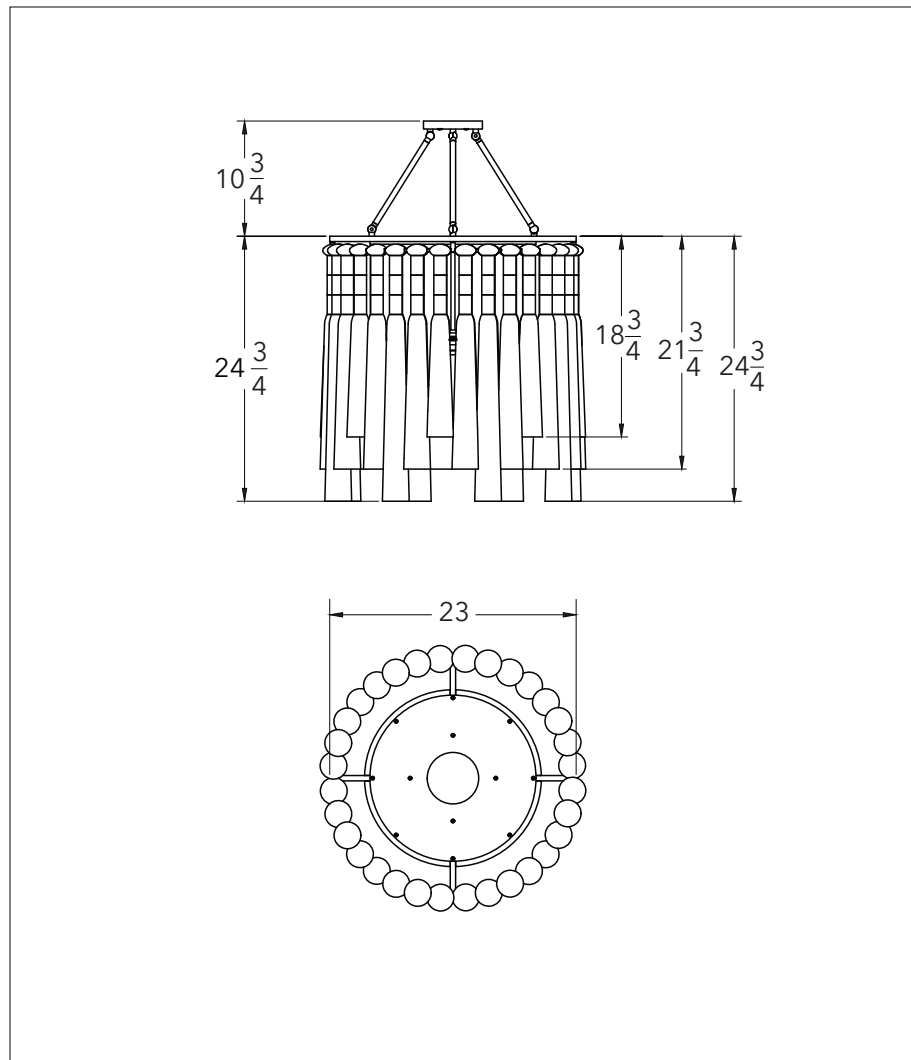

Dawn 23 - OG Staggered

Chandelier

Dimensions: Diameter 23"
Tassel Length 24.75"

Weight: 35 lbs.

Drop Bars: Standard 10.75"
Minimum Height 5.38"
Maximum Height 19"

Chain Extension: Standard 18"
*Need more chain?
Please inquire, sold by 12" increments.

Bulb Size: Medium Base E26 / G40, 4.75"

Bulb Quantity: 1 bulb

Certifications:

- UL listed for damp locations
- Wiring for 220 EU installation is available
- FR treatment available

Make this Dawn 23 your own!